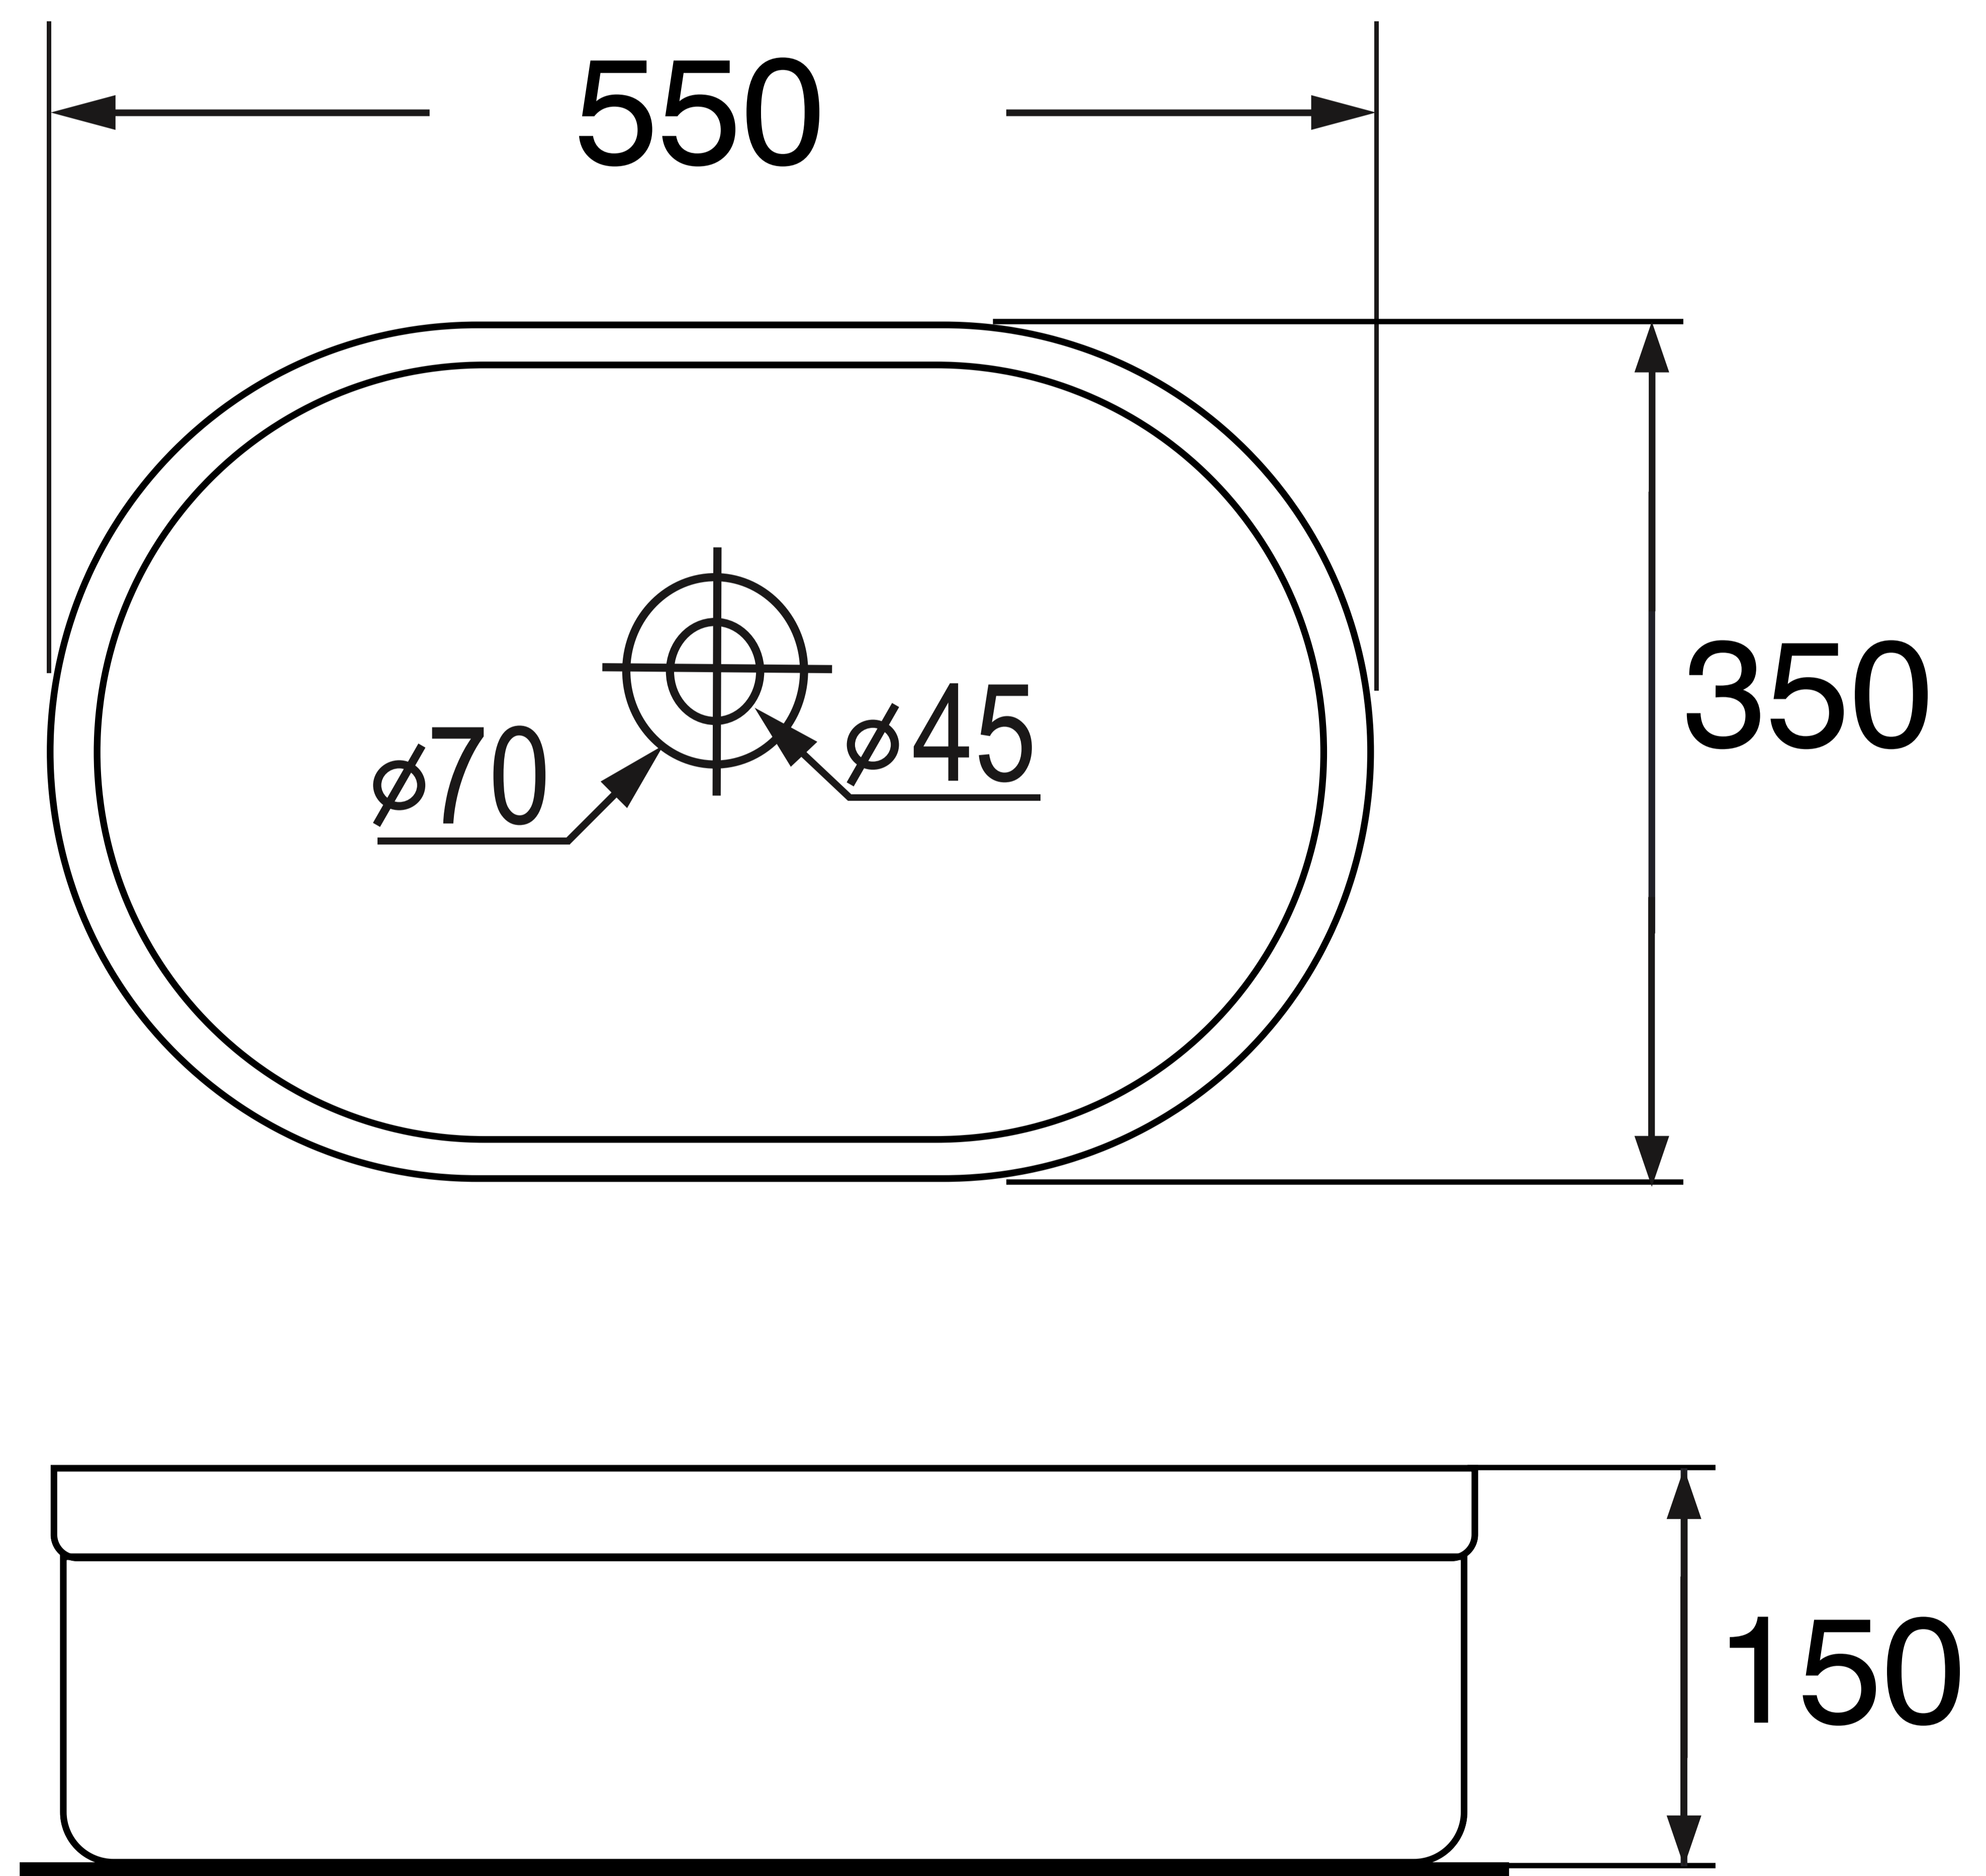

Statuario Marble Finish Table Mounted Wash Basin

Product Code : 9234

Technical Drawing

All dimension are in mm